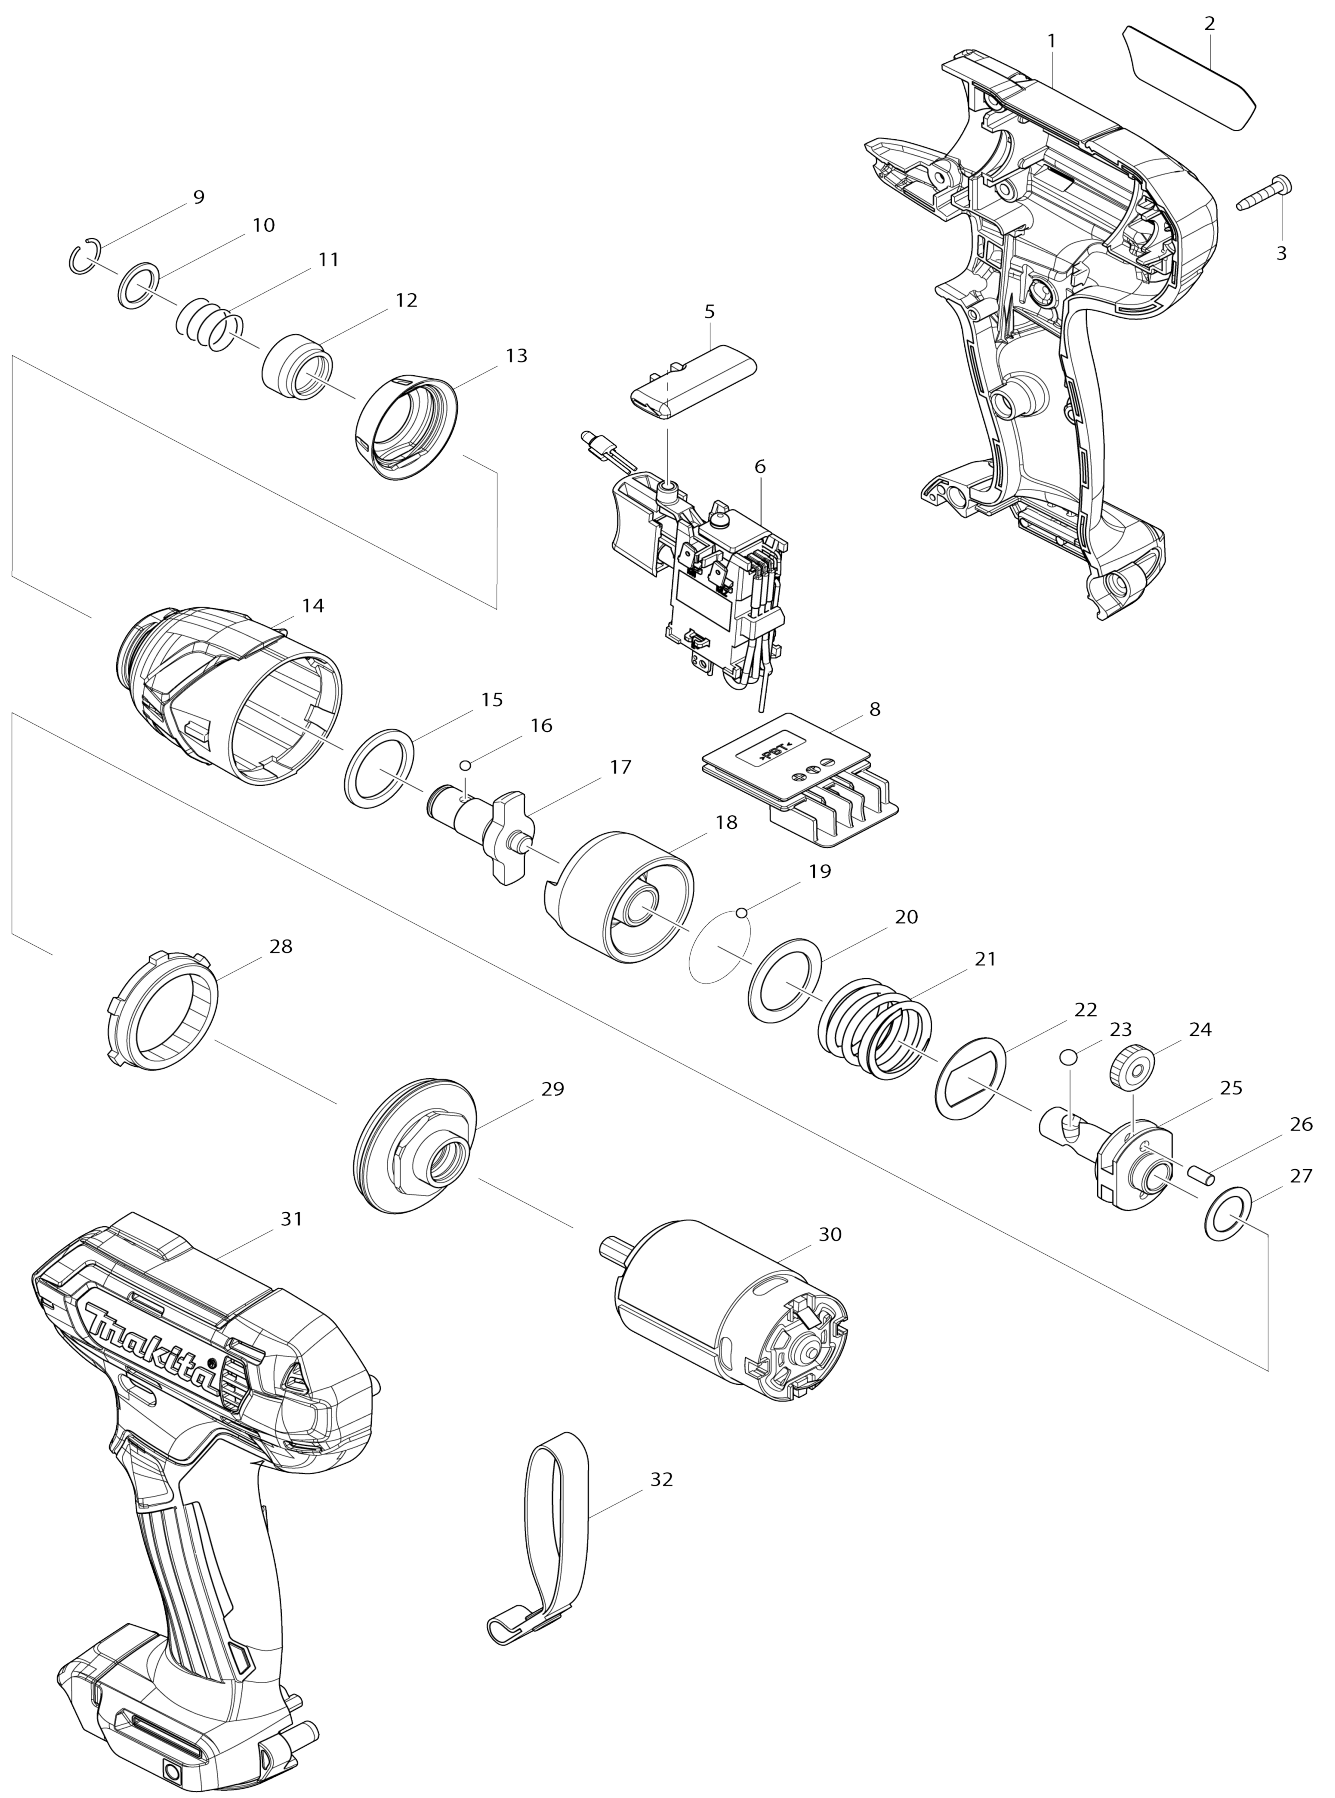

Model No.TD110D CORDLESS IMPACT DRIVER

TD110D CORDLESS IMPACT DRIVER

Item No.	Parts No.	Description
001	183B49-8	HOUSING SET
C10	252126-6	HEX. LOCK NUT M4-7
001		INC. 31
002	851G86-7	TD110D NAME PLATE
002-1	851G85-9	TD110D NAME PLATE
003	266429-2	TAPPING SCREW 3X16
005	456039-5	F/R CHANGE LEVER
006	632F42-8	SWITCH UNIT
C10	620463-0	LED CIRCUIT
C20	632F64-8	LINE FILTER UNIT
006-1	632J76-5	SWITCH UNIT
C10	620625-0	LED CIRCUIT
C20	632F64-8	LINE FILTER UNIT
C21	688161-2	LINE FILTER
008	644813-5	TERMINAL
009	231965-7	RING SPRING 10
010	267143-3	FLAT WASHER 11
011	233005-7	COMPRESSION SPRING 13
012	324711-6	BIT SLEEVE
013	424737-9	BUMPER
014	143277-5	HAMMER CASE COMPLETE
015	261140-1	NYLON WASHER 20
016	216019-1	STEEL BALL 3
017	324895-0	ANVIL M
018	324894-2	HAMMER
019	216019-1	STEEL BALL 3
020	267380-9	FLAT WASHER 20
021	234064-4	COMPRESSION SPRING 21
022	267813-4	WASHER 21
023	216002-8	STEEL BALL 4.8
024	227213-0	SPUR GEAR 17
025	324897-6	SPINDLE
026	268217-3	PIN 3.5
027	253052-2	FLAT WASHER 12
028	227215-6	INTERNAL GEAR 43
029	158671-8	BEARING BOX COMPLETE
030	629163-9	DC MOTOR
031	183B49-8	HOUSING SET
C10	252126-6	HEX. LOCK NUT M4-7
031		INC. 1
033	688164-6	LINE FILTER
033-1	632F64-8	LINE FILTER UNIT
C10	688164-6	LINE FILTER
A01	266622-8	+ TRUSS HEAD SCREW M4X12
A02	346909-5	HOOK
A03	784244-7	+ BIT 2-50
A04	456128-6	BATTERY COVER