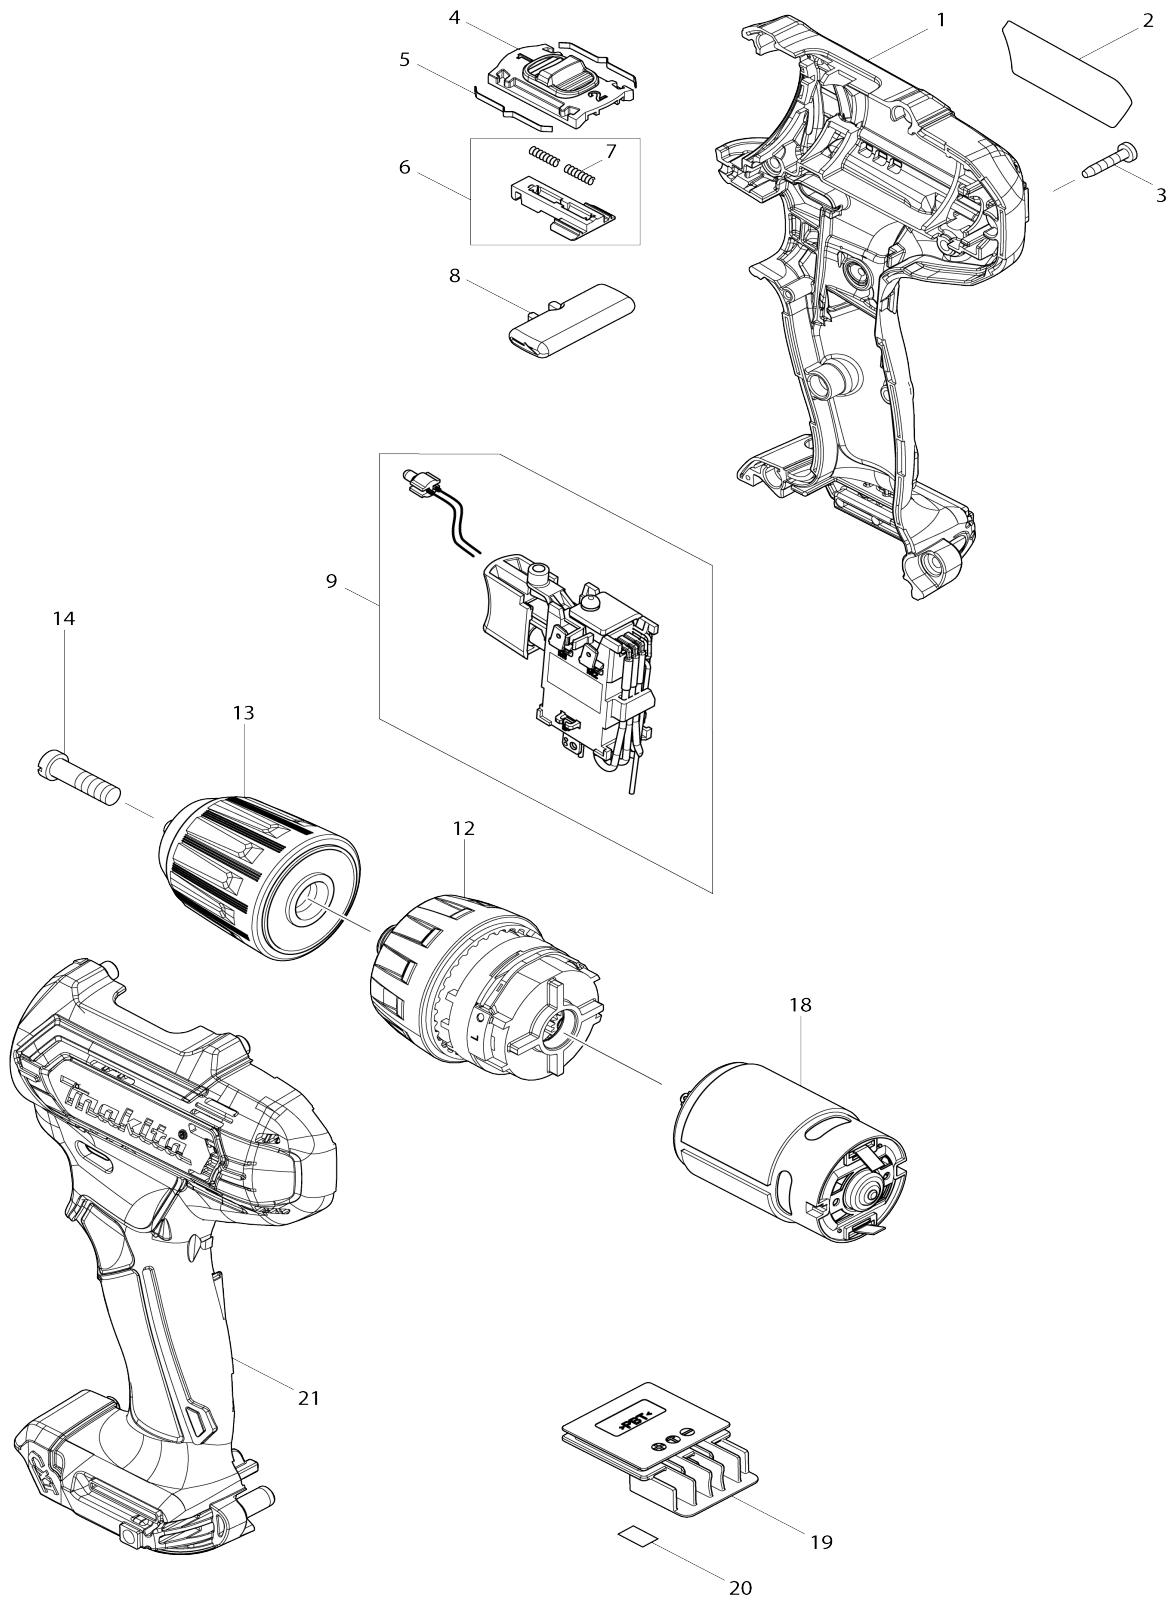

Model No.DF333D CORDLESS DRIVER DRILL

Model No.DF333D CORDLESS DRIVER DRILL

Item No.	Parts No.	Description
001	183K90-5	HOUSING SET
C10	252126-6	HEX. LOCK NUT M4-7
001		INC. 21
001	183L84-6	HOUSING SET
002	855E35-4	DF333D NAME PLATE
003	266429-2	TAPPING SCREW 3X16
004	459026-3	SPEED CHANGE LEVER
004-1	413F37-8	SPEED CHANGE LEVER
005	232493-5	LEAF SPRING
006	127127-2	CHANGE LEVER ASSEMBLY
006		INC. 7
006-1	122B84-1	CHANGE LEVER ASSEMBLY
006-1		INC. 7
007	233025-1	COMPRESSION SPRING 2
008	456039-5	F/R CHANGE LEVER
009	632J76-5	SWITCH UNIT
C10	620625-0	LED CIRCUIT
C20	688161-2	LINE FILTER
012	127125-6	GEAR ASSEMBLY
013	763238-5	KEYLESS DRILL CHUCK 10
014	251468-5	- FLAT HEAD SCREW M6X22
018	629395-8	DC MOTOR
019	644813-5	TERMINAL
020	855E42-7	DF333D SERIAL NO. LABEL
021	183K90-5	HOUSING SET
C10	252126-6	HEX. LOCK NUT M4-7
021		INC. 1
021	183L84-6	HOUSING SET
A01	251314-2	+ TRUSS HEAD SCREW M4X12
A02	346909-5	HOOK
A03	784244-7	+ BIT 2-50
A04	821661-1	PLASTIC CARRYING CASE
C10	417724-5	LATCH
A04	456128-6	BATTERY COVER
A04	821762-5	PLASTIC CASE
C10	162315-4	LATCH
A04	831497-0	TOOL BAG
A05	818P79-1	DF333DWYE MODEL NO. LABEL
A05	818P85-6	DF333DSAE MODEL NO. LABEL
A05	818P87-2	DF333DWAE MODEL NO. LABEL
A05	818P89-8	DF333DSME MODEL NO. LABEL
A05	818P91-1	DF333DWME MODEL NO. LABEL
A05	***DC10WD	DC10WD BATTERY CHARGER
A05		COMPO-PARTS
A05	819F36-2	DF333DWYL1 MODEL NO. LABEL
A06	197396-9	BATTERY BL1021B SET
A06-1	197396-9	BATTERY BL1021B SET